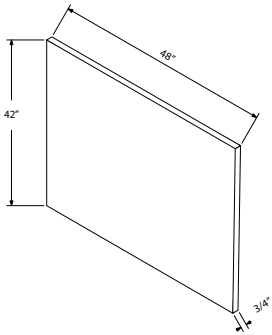

PANEL4296

*Available only in select Euro Series colors

DISHWASHER
END PANEL

DWR3

*For use as dishwasher end panel

ISLAND PANEL
42" H x 48" W

PANEL4842

*Available only in select Euro Series colors.