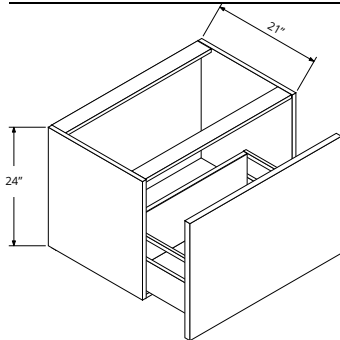

SINGLE DRAWER
FLOATING VANITY
21" DEEP, 24" HIGH

V3024DRW-1
V3624DRW-1

*Failure to properly assemble
or install this cabinet voids the
warranty. See full warranty details
for more information.