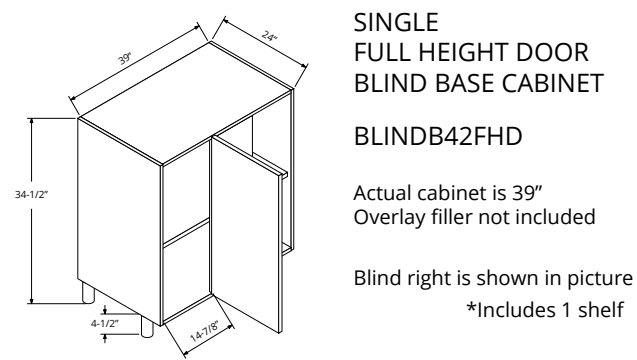

*Drawer front 14
7/8" H

**ROLL OUT TRAY
SOFT CLOSE**

ROT15 ROT30
ROT18 ROT33
ROT21 ROT36
ROT24
ROT27

**EASY REACH
CORNER BASE CABINET
WITH SHELF**
ER36

*Includes 1 shelf

**EASY REACH
CORNER BASE CABINET
WITH LAZY SUSAN**
ER36LS

*Includes 2 metal lazy susan
trays

**SINGLE
FULL HEIGHT DOOR
BLIND BASE CABINET**
BLINDB42FHD

Actual cabinet is 39"
Overlay filler not included

Blind right is shown in picture

*Includes 1 shelf

BLIND BASE CABINET INSTALLATION RECOMMENDATIONS