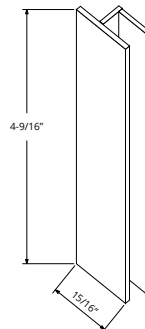

ALUMINUM TOE KICK
JUNCTION CONNECTOR

TKJCT

*Use to connect long runs or use 2 for inside corners.