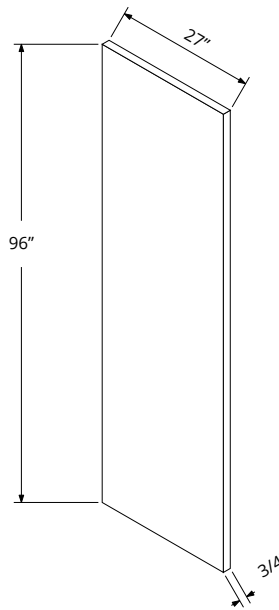

PANEL4296

*Available only in select Euro Series colors

DISHWASHER
END PANEL

DWR3

*For use as dishwasher end panel

ISLAND PANEL
42" H x 48" W

PANEL4842

*Available only in select Euro Series colors.

DISHWASHER
OVERLAY PANEL

DWPANEL

*For use as dishwasher overlay panel

TALL FINISHED
END PANELS

EP2784
EP2790
EP2796

*For use on exposed tall pantry & oven cabinet ends.

REFRIGERATOR
END PANEL

REP