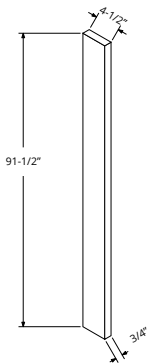

BASE/VANITY FINISHED
END PANEL

EP2230
EP2530

*For use on exposed base cabinet ends.

WALL FINISHED
END PANEL

EP1330
EP1336
EP1342

*For use on exposed wall-cabinet ends.

4 1/2" FILLER
3/4" x 4 1/2" x 91 1/2"

TF4.5

UNIVERSAL

*White melamine to match carcass

4 1/2" OVERLAY FILLER
TALL

OLF484
3/4" x 4 1/2" x 79 3/8"

OLF490
3/4" x 4 1/2" x 85 3/8"

OLF496
3/4" x 4 1/2" x 91 3/8"

*Matches door

6" OVERLAY FILLER
3/4" x 6" x 91 3/8"