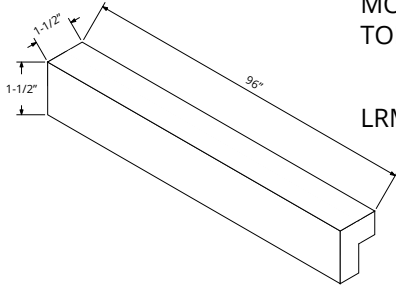

MODERN LIGHT RAIL/
TOP TRIM

LRM8

ALUMINUM TOE KICK PANEL
1/2" X 4 3/4" X 62" or
1/2" X 4 3/4" X 96"

TKS5
TKS8

*Features a brushed aluminum front plate on a plastic backing.

ALUMINUM TOE KICK
CORNER CONNECTOR