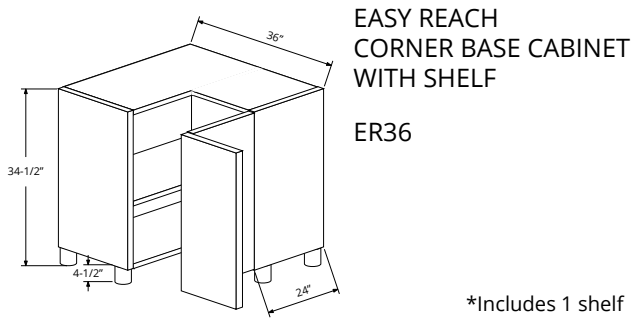

**SINGLE FALSE DRAWER
DOUBLE DOOR
SINK BASE CABINETS**

SB30
SB33
SB36

*Features water resistant top
rail and floor liner

**TWO DRAWER
BASE CABINETS**

DB12-2 DB30-2
DB15-2 DB33-2
DB18-2 DB36-2
DB21-2
DB24-2

*Drawer front 14
7/8" H

**ROLL OUT TRAY
SOFT CLOSE**

ROT15 ROT30
ROT18 ROT33
ROT21 ROT36
ROT24
ROT27

**EASY REACH
CORNER BASE CABINET
WITH SHELF**
ER36

*Includes 1 shelf

**EASY REACH
CORNER BASE CABINET
WITH LAZY SUSAN**
ER36LS