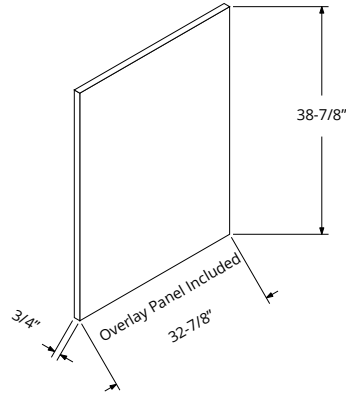

P3084
P3090
P3096

*84" & 90" includes 5 shelves
96" includes 6 shelves

SINGLE OVEN 33" WIDE
84", 90" & 96" HIGH
OVEN CABINET 3 DRW

OC338424-3
OC339024-3
OC339624-3

*90" & 96" include 1 shelf in upper

3 drawers beneath oven

SINGLE OVEN 33" WIDE
OVERLAY PANEL

CUT OPENING ON SITE
INCLUDED WITH OVEN
CABINET

DOUBLE OVEN 33" WIDE
84", 90" & 96" HIGH
OVEN CABINET 1 DRW

OC338424-1
OC339024-1
OC339624-1

*90" & 96" include 1 shelf in upper