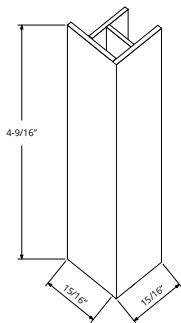

MODERN LIGHT RAIL/
TOP TRIM

LRM8

ALUMINUM TOE KICK PANEL
1/2" X 4 3/4" X 62" or
1/2" X 4 3/4" X 96"

TKS5
TKS8

*Features a brushed aluminum front plate on a plastic backing.

ALUMINUM TOE KICK
CORNER CONNECTOR