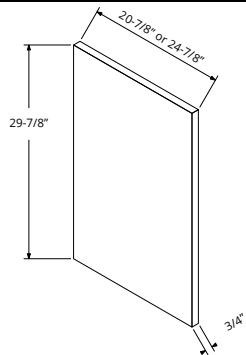

BASE/VANITY FINISHED
END PANEL

EP2230
EP2530

*For use on exposed base cabinet ends.