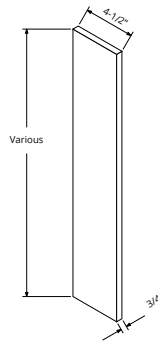

4 1/2" OVERLAY FILLER
TALL

OLF484
3/4" x 4 1/2" x 79 3/8"

OLF490
3/4" x 4 1/2" x 85 3/8"

OLF496
3/4" x 4 1/2" x 91 3/8"

*Matches door