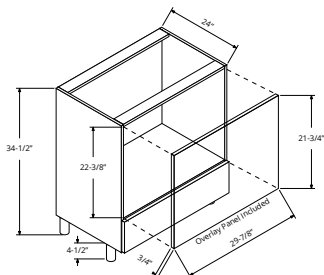

SINGLE OVEN 33" WIDE
OVERLAY PANEL

CUT OPENING ON SITE
INCLUDED WITH OVEN
CABINET

DOUBLE OVEN 33" WIDE
84", 90" & 96" HIGH
OVEN CABINET 1 DRW

OC338424-1
OC339024-1
OC339624-1

*90" & 96" include 1 shelf in upper

1 drawer beneath oven

DOUBLE OVEN 33" WIDE
OVERLAY PANEL

CUT OPENING ON SITE
INCLUDED WITH OVEN
CABINET

BASE MICROWAVE
30" WIDE
BASE CABINET 1 DRW

BM30

*Drawer front 7
3/8" H

BASE MICROWAVE
30" WIDE
OVERLAY PANEL