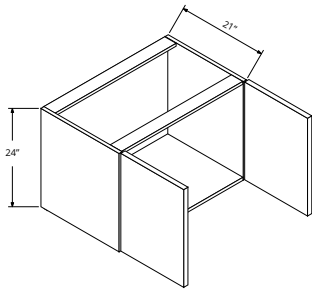

FULL HEIGHT DOOR
FLOATING VANITY
21" DEEP, 24" HIGH

V3024FHD
V3624FHD

*Failure to properly assemble
or install this cabinet voids the
warranty. See full warranty details
for more information.