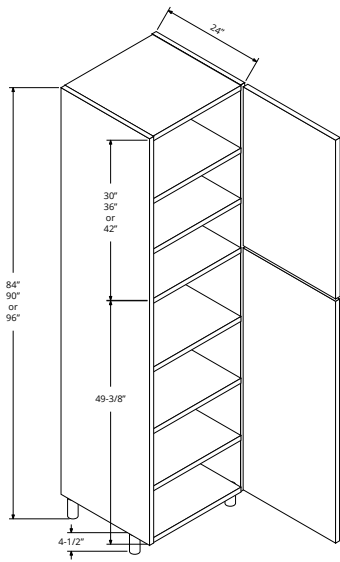

*Drawer front 14
7/8" H

**ROLL OUT TRAY
SOFT CLOSE**

ROT15 ROT30
ROT18 ROT33
ROT21 ROT36
ROT24
ROT27

**EASY REACH
CORNER BASE CABINET
WITH SHELF**
ER36

*Includes 1 shelf

**EASY REACH
CORNER BASE CABINET
WITH LAZY SUSAN**
ER36LS

*Includes 2 metal lazy susan
trays

**SINGLE
FULL HEIGHT DOOR
BLIND BASE CABINET**
BLINDB42FHD

Actual cabinet is 39"
Overlay filler not included

Blind right is shown in picture

*Includes 1 shelf

BLIND BASE CABINET INSTALLATION RECOMMENDATIONS

SKU	ACTUAL CABINET WIDTH	MIN/MAX RECOMMENDED DIMENSIONS FOR INSTALLATION	WIDTH OF DOOR OPENING
BLINDB42FHD	39"	42" - 45"	14 7/8"

*NOTE: MINIMUM PULL RECOMMENDATION INCLUDES 3" STILE REVEAL TO CORNER

**SINGLE DOOR 18" WIDE
84", 90" & 96" HIGH
PANTRY CABINET**