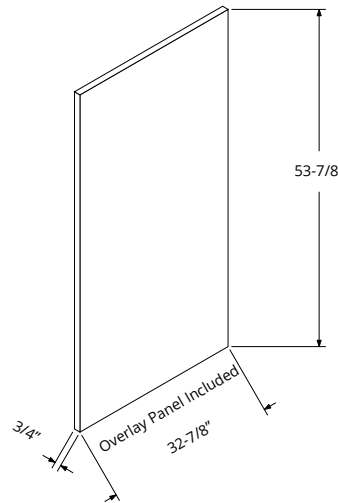

SINGLE OVEN 33" WIDE
OVERLAY PANEL

CUT OPENING ON SITE
INCLUDED WITH OVEN
CABINET

DOUBLE OVEN 33" WIDE
84", 90" & 96" HIGH
OVEN CABINET 1 DRW

OC338424-1
OC339024-1
OC339624-1

*90" & 96" include 1 shelf in upper

1 drawer beneath oven

DOUBLE OVEN 33" WIDE
OVERLAY PANEL

CUT OPENING ON SITE
INCLUDED WITH OVEN
CABINET

BASE MICROWAVE
30" WIDE
BASE CABINET 1 DRW

BM30

*Drawer front 7
3/8" H

BASE MICROWAVE
30" WIDE
OVERLAY PANEL