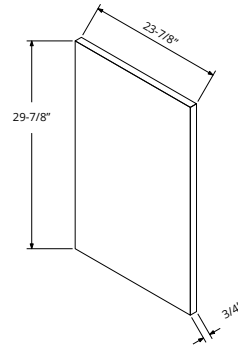

SINGLE DRAWER
FLOATING VANITY
21" DEEP, 24" HIGH

V3024DRW-1
V3624DRW-1

*Failure to properly assemble
or install this cabinet voids the
warranty. See full warranty details
for more information.

ISLAND PANEL
42" H x 96" W

PANEL4296

*Available only in select Euro Series colors

DISHWASHER
END PANEL

DWR3

*For use as dishwasher end panel

ISLAND PANEL
42" H x 48" W

PANEL4842

*Available only in select Euro Series colors.