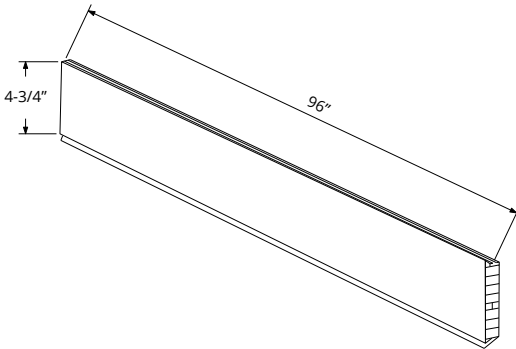

MODERN LIGHT RAIL/
TOP TRIM

LRM8

ALUMINUM TOE KICK PANEL
1/2" X 4 3/4" X 62" or
1/2" X 4 3/4" X 96"

TKS5
TKS8

*Features a brushed aluminum front plate on a plastic backing.

ALUMINUM TOE KICK
CORNER CONNECTOR