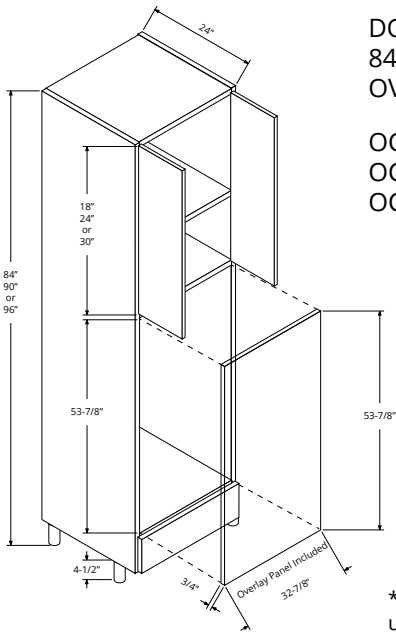

P1884
P1890
P1896

*84" & 90" includes 5 shelves
96" includes 6 shelves

**DOUBLE DOOR 24" WIDE
84", 90" & 96" HIGH
PANTRY CABINET**

P2484
P2490
P2496

*84" & 90" includes 5 shelves
96" includes 6 shelves

**DOUBLE DOOR 30" WIDE
84", 90" & 96" HIGH
PANTRY CABINET**

P3084
P3090
P3096

*84" & 90" includes 5 shelves
96" includes 6 shelves

SINGLE OVEN 33" WIDE
84", 90" & 96" HIGH
OVEN CABINET 3 DRW

OC338424-3
OC339024-3
OC339624-3

*90" & 96" include 1 shelf in upper

3 drawers beneath oven

SINGLE OVEN 33" WIDE
OVERLAY PANEL

CUT OPENING ON SITE
INCLUDED WITH OVEN
CABINET

DOUBLE OVEN 33" WIDE
84", 90" & 96" HIGH
OVEN CABINET 1 DRW

OC338424-1
OC339024-1
OC339624-1

*90" & 96" include 1 shelf in upper

1 drawer beneath oven

DOUBLE OVEN 33" WIDE
OVERLAY PANEL

CUT OPENING ON SITE
INCLUDED WITH OVEN
CABINET

BASE MICROWAVE
30" WIDE
BASE CABINET 1 DRW

BM30

*Drawer front 7
3/8" H

BASE MICROWAVE
30" WIDE
OVERLAY PANEL