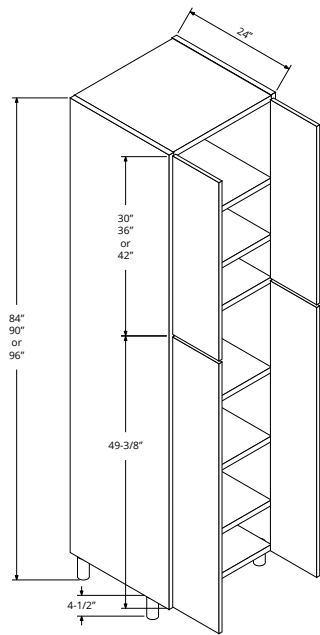

SKU	ACTUAL CABINET WIDTH	MIN/MAX RECOMMENDED DIMENSIONS FOR INSTALLATION	WIDTH OF DOOR OPENING
BLINDB42FHD	39"	42" - 45"	14 7/8"

*NOTE: MINIMUM PULL RECOMMENDATION INCLUDES 3" STILE REVEAL TO CORNER

**SINGLE DOOR 18" WIDE
84", 90" & 96" HIGH
PANTRY CABINET**

P1884
P1890
P1896

*84" & 90" includes 5 shelves
96" includes 6 shelves

**DOUBLE DOOR 24" WIDE
84", 90" & 96" HIGH
PANTRY CABINET**

P2484
P2490
P2496

*84" & 90" includes 5 shelves
96" includes 6 shelves

**DOUBLE DOOR 30" WIDE
84", 90" & 96" HIGH
PANTRY CABINET**

P3084
P3090
P3096

*84" & 90" includes 5 shelves
96" includes 6 shelves

SINGLE OVEN 33" WIDE
84", 90" & 96" HIGH
OVEN CABINET 3 DRW

OC338424-3
OC339024-3
OC339624-3

*90" & 96" include 1 shelf in upper

3 drawers beneath oven

SINGLE OVEN 33" WIDE
OVERLAY PANEL

CUT OPENING ON SITE
INCLUDED WITH OVEN
CABINET

DOUBLE OVEN 33" WIDE
84", 90" & 96" HIGH
OVEN CABINET 1 DRW

OC338424-1
OC339024-1
OC339624-1

*90" & 96" include 1 shelf in upper