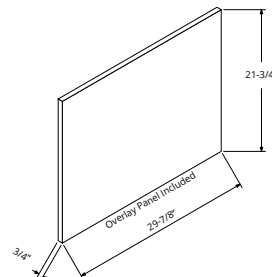

1 drawer beneath oven

DOUBLE OVEN 33" WIDE
OVERLAY PANEL

CUT OPENING ON SITE
INCLUDED WITH OVEN
CABINET

BASE MICROWAVE
30" WIDE
BASE CABINET 1 DRW

BM30

*Drawer front 7
3/8" H

BASE MICROWAVE
30" WIDE
OVERLAY PANEL