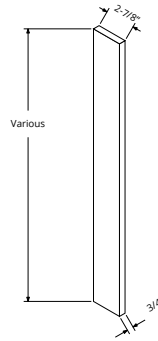

2 7/8" OVERLAY FILLER
BASE & WALL

OLF330
3/4" x 2 7/8" x 29 7/8"

OLF336
3/4" x 2 7/8" x 35 7/8"

OLF342
3/4" x 2 7/8" x 41 7/8"

NOTE:
Back/Sub filler for overlay fillers is not included.
Recommend using TF4.5 (sold separately)