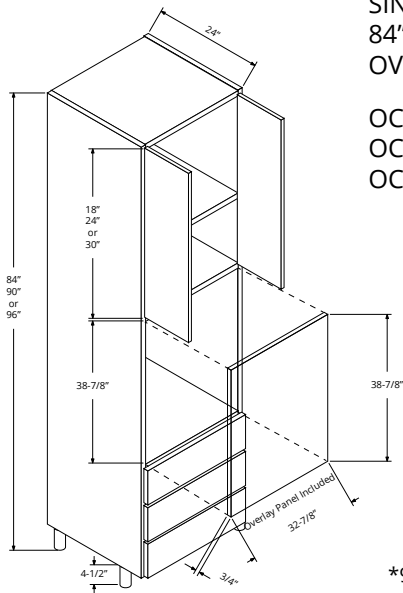

SKU	ACTUAL CABINET WIDTH	MIN/MAX RECOMMENDED DIMENSIONS FOR INSTALLATION	WIDTH OF DOOR OPENING
BLINDB42FHD	39"	42" - 45"	14 7/8"

*NOTE: MINIMUM PULL RECOMMENDATION INCLUDES 3" STILE REVEAL TO CORNER

**SINGLE DOOR 18" WIDE
84", 90" & 96" HIGH
PANTRY CABINET**

P1884
P1890
P1896

*84" & 90" includes 5 shelves
96" includes 6 shelves

**DOUBLE DOOR 24" WIDE
84", 90" & 96" HIGH
PANTRY CABINET**

P2484
P2490
P2496

*84" & 90" includes 5 shelves
96" includes 6 shelves

**DOUBLE DOOR 30" WIDE
84", 90" & 96" HIGH
PANTRY CABINET**

P3084
P3090
P3096

*84" & 90" includes 5 shelves
96" includes 6 shelves

SINGLE OVEN 33" WIDE
84", 90" & 96" HIGH
OVEN CABINET 3 DRW

OC338424-3
OC339024-3
OC339624-3

*90" & 96" include 1 shelf in upper

3 drawers beneath oven

SINGLE OVEN 33" WIDE
OVERLAY PANEL

CUT OPENING ON SITE
INCLUDED WITH OVEN
CABINET

DOUBLE OVEN 33" WIDE
84", 90" & 96" HIGH
OVEN CABINET 1 DRW

OC338424-1
OC339024-1
OC339624-1

*90" & 96" include 1 shelf in upper