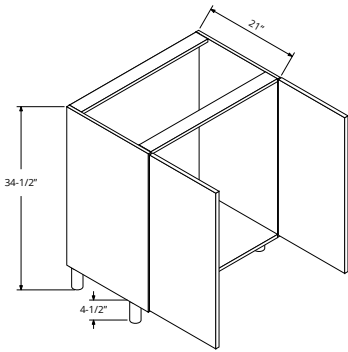

FULL HEIGHT DOOR
VANITY CABINETS
21" DEEP

V24FHD
V27FHD
V30FHD
V33FHD
V36FHD

*Features water resistant,
aluminum top rail.