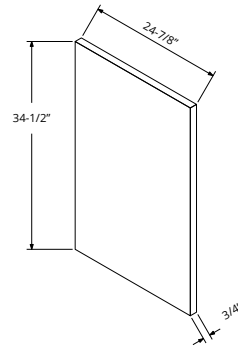

*Top 2 drawer fronts 7 3/8" H
Lower drawer front 14 7/8" H

FULL HEIGHT DOOR
FLOATING VANITY
21" DEEP, 24" HIGH

V3024FHD
V3624FHD

*Failure to properly assemble
or install this cabinet voids the
warranty. See full warranty details
for more information.

SINGLE DRAWER
FLOATING VANITY
21" DEEP, 24" HIGH

V3024DRW-1
V3624DRW-1

*Failure to properly assemble
or install this cabinet voids the
warranty. See full warranty details
for more information.

ISLAND PANEL
42" H x 96" W

PANEL4296

*Available only in select Euro Series colors

DISHWASHER
END PANEL

DWR3

*For use as dishwasher end panel

ISLAND PANEL
42" H x 48" W

PANEL4842

*Available only in select Euro Series colors.