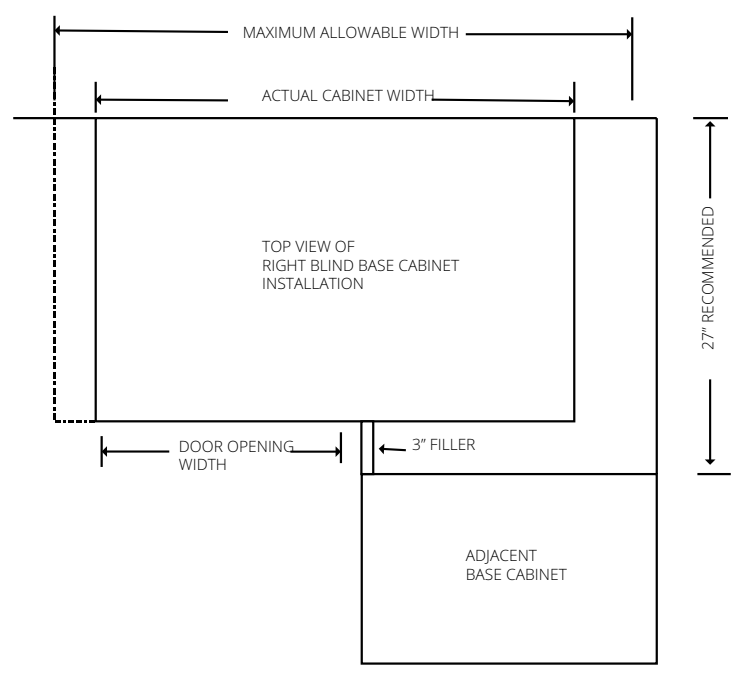

*Includes 2 metal lazy susan
trays

**SINGLE
FULL HEIGHT DOOR
BLIND BASE CABINET**
BLINDB42FHD

Actual cabinet is 39"
Overlay filler not included

Blind right is shown in picture

*Includes 1 shelf

BLIND BASE CABINET INSTALLATION RECOMMENDATIONS

SKU	ACTUAL CABINET WIDTH	MIN/MAX RECOMMENDED DIMENSIONS FOR INSTALLATION	WIDTH OF DOOR OPENING
BLINDB42FHD	39"	42" - 45"	14 7/8"

*NOTE: MINIMUM PULL RECOMMENDATION INCLUDES 3" STILE REVEAL TO CORNER

**SINGLE DOOR 18" WIDE
84", 90" & 96" HIGH
PANTRY CABINET**