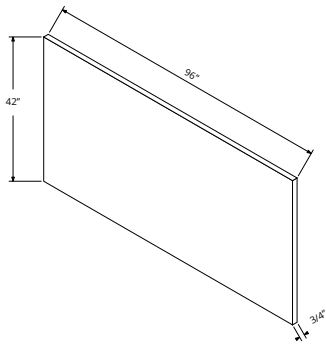

ISLAND PANEL
42" H x 96" W

PANEL4296

*Available only in select Euro Series colors