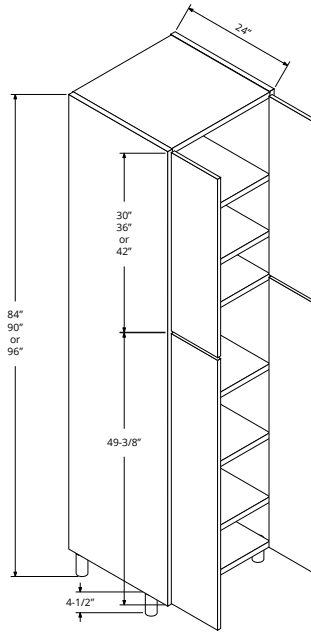

*Includes 2 metal lazy susan
trays

**SINGLE
FULL HEIGHT DOOR
BLIND BASE CABINET**
BLINDB42FHD

Actual cabinet is 39"
Overlay filler not included

Blind right is shown in picture

*Includes 1 shelf

BLIND BASE CABINET INSTALLATION RECOMMENDATIONS

SKU	ACTUAL CABINET WIDTH	MIN/MAX RECOMMENDED DIMENSIONS FOR INSTALLATION	WIDTH OF DOOR OPENING
BLINDB42FHD	39"	42" - 45"	14 7/8"

*NOTE: MINIMUM PULL RECOMMENDATION INCLUDES 3" STILE REVEAL TO CORNER

**SINGLE DOOR 18" WIDE
84", 90" & 96" HIGH
PANTRY CABINET**

P1884
P1890
P1896

*84" & 90" includes 5 shelves
96" includes 6 shelves

**DOUBLE DOOR 24" WIDE
84", 90" & 96" HIGH
PANTRY CABINET**

P2484
P2490
P2496

*84" & 90" includes 5 shelves
96" includes 6 shelves

**DOUBLE DOOR 30" WIDE
84", 90" & 96" HIGH
PANTRY CABINET**