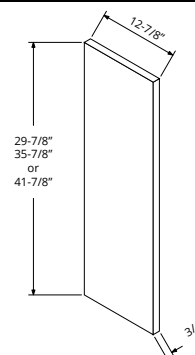

WALL FINISHED
END PANEL

EP1330
EP1336
EP1342

*For use on exposed wall-cabinet ends.