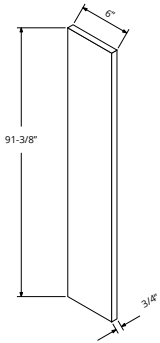

UNIVERSAL

*White melamine to match carcass

4 1/2" OVERLAY FILLER
TALL

OLF484
3/4" x 4 1/2" x 79 3/8"

OLF490
3/4" x 4 1/2" x 85 3/8"

OLF496
3/4" x 4 1/2" x 91 3/8"

*Matches door

6" OVERLAY FILLER
3/4" x 6" x 91 3/8"