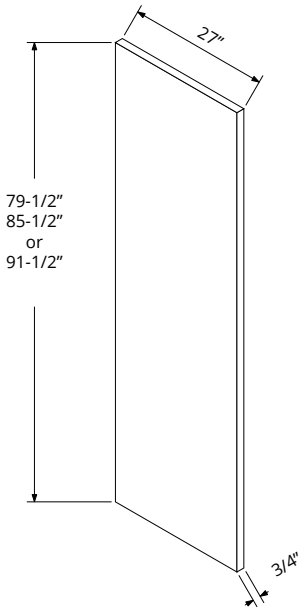

TALL FINISHED
END PANELS

EP2784
EP2790
EP2796

*For use on exposed tall pantry & oven cabinet ends.