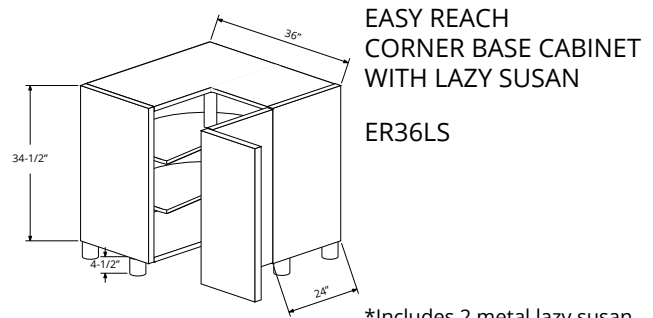

*Drawer front 14
7/8" H

**ROLL OUT TRAY
SOFT CLOSE**

ROT15 ROT30
ROT18 ROT33
ROT21 ROT36
ROT24
ROT27

**EASY REACH
CORNER BASE CABINET
WITH SHELF**
ER36

*Includes 1 shelf

**EASY REACH
CORNER BASE CABINET
WITH LAZY SUSAN**
ER36LS

*Includes 2 metal lazy susan
trays

**SINGLE
FULL HEIGHT DOOR
BLIND BASE CABINET**
BLINDB42FHD

Actual cabinet is 39"
Overlay filler not included

Blind right is shown in picture

*Includes 1 shelf

BLIND BASE CABINET INSTALLATION RECOMMENDATIONS