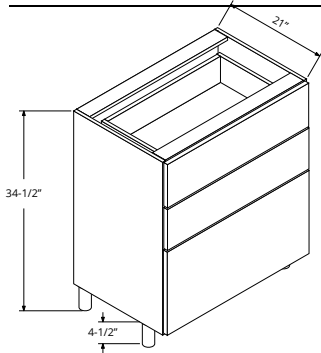

THREE DRAWER
VANITY CABINETS
21" DEEP

VDB12-3
VDB15-3
VDB18-3
VDB21-3
VDB24-3

*Top 2 drawer fronts 7 3/8" H
Lower drawer front 14 7/8" H